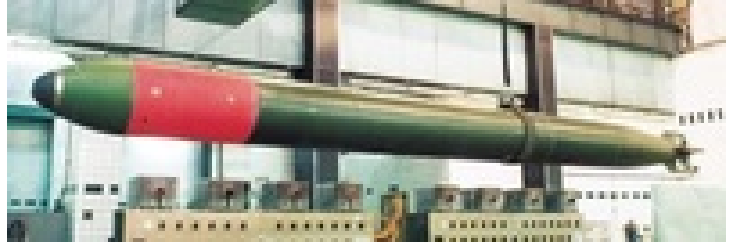

### Torpedo

Type: Torpedo

Weight: 1820.0 kg

Length: 7.86 m

Span: 0.533 m

Length: 7.86 m

Diameter: 0.533

Generation: None

Properties: Search Pattern, Bearing-Only Launch (BOL), Re-Attack Capability

Targets: Submarine

Sensors / EW:

- Torpedo Seeker - (TEST-71M, ASW) Hull Sonar, Active/Passive, Torpedo Seeker, Active/Passive, Max range: 0.9 km

---

Weapons / Loadouts:

- TEST-71MK - (1980s) Torpedo. Subsurface Max: 7.4 km.