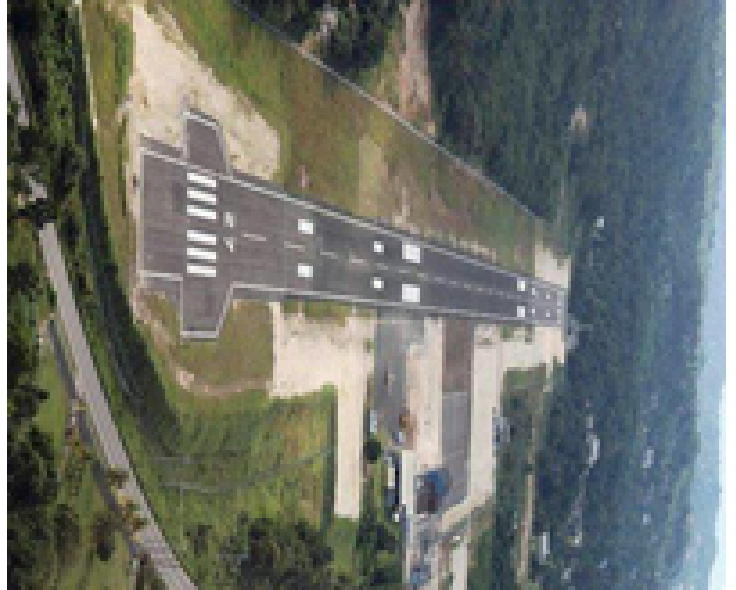

Runway (1400m) - 901-1400m, 4.5k feet, Very Large Aircraft

Generic

Type: Runway

Commissioned: 0

Operator: Generic

Length: 1400 m

Width: 30 m

Crew: 0