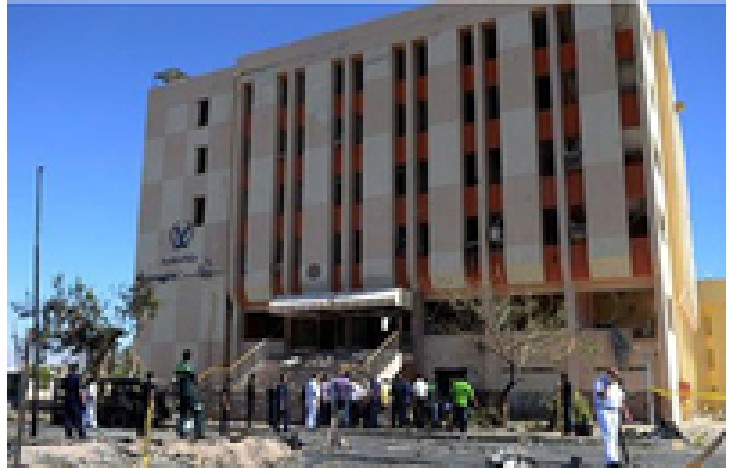

## Building (Police station) -

### Generic

Type: Building (Surface)

Commissioned: 0

Operator: Generic

Length: 120 m

Width: 40 m

Crew: 0

Sensors / EW: