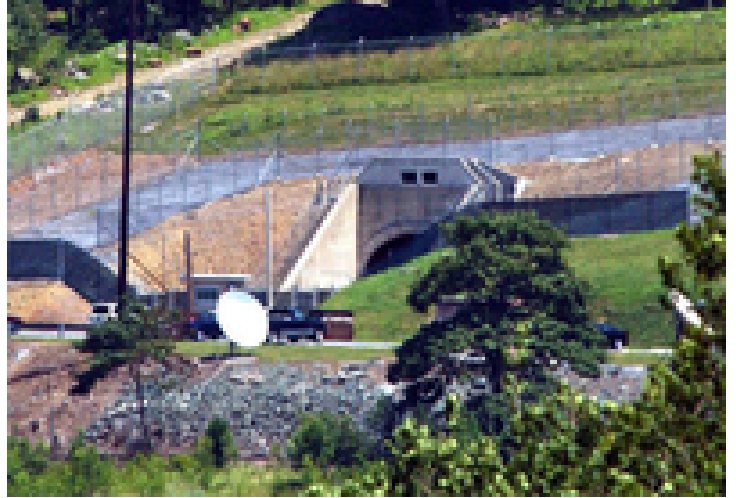

Bunker (Large C3M) -

Generic

Type: Building (Underground)

Commissioned: 0

Operator: Generic

Length: 80 m

Width: 80 m

Crew: 0

Sensors / EW:

- Generic Doppler Navigation/Weather - Radar, Radar, Weather and Navigation, Max range: 64.8 km