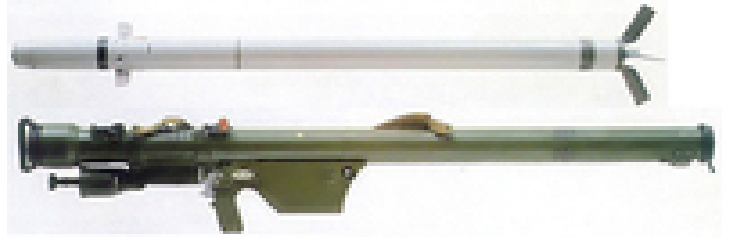

SAM Sec (SA-7a Grail [9K32 Strela-2] MANPADS x 3) -

Soviet Union [-1991]

Type: Mobile Personnel

Commissioned: 1969

Operator: Red Army

Length: 0 m

Width: 0 m

Crew: 1

Sensors / EW:

Weapons / Loadouts:

- SA-7a Grail [9M32] - (1969, 9K32 Strela-2, MANPADS) Guided Weapon. Air Max: 3.7 km.