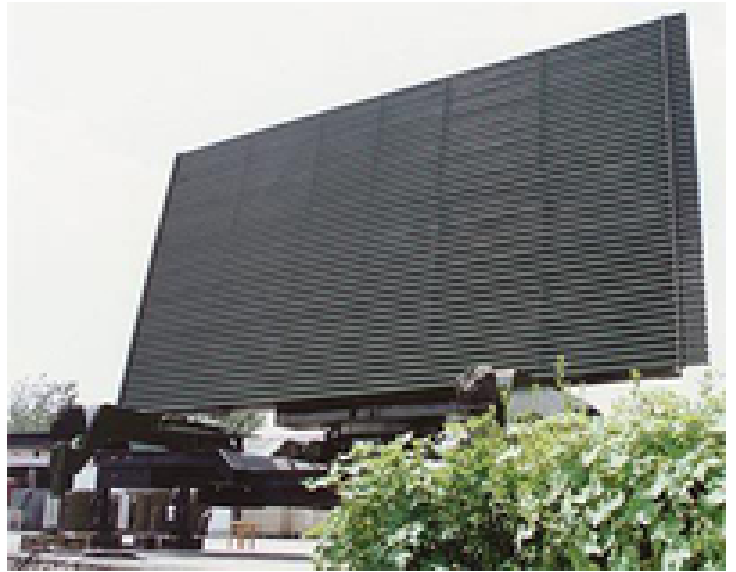

## Radar (China JYL-1) - 1x, Misidentified as YLC-2V, Kafr Buhum

### Syria

Type: Building (Surface)

Commissioned: 0

Operator: Air Force

Length: 12 m

Width: 12 m

Crew: 0

Sensors / EW: