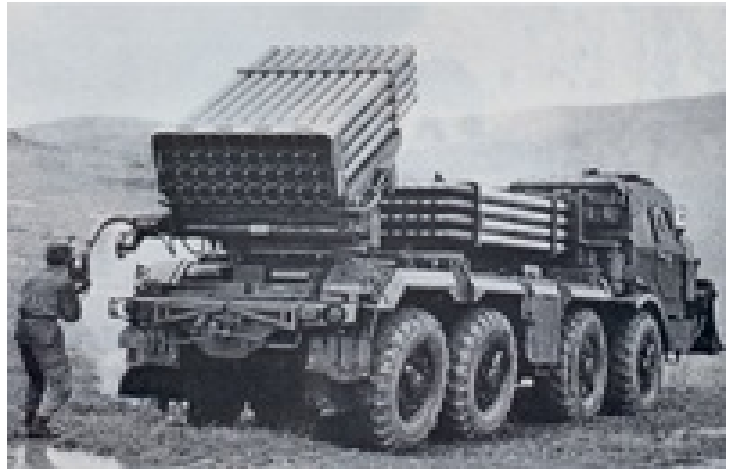

## Arty Bty (RM-70 MLRS x 6) - BM-21 Grad Copy, Widely Exported

### Germany [DDR, -1990]

Type: Mobile Vehicle(s)

Commissioned: 1979

Operator: Army

Length: 0 m

Width: 0 m

Crew: 1

Sensors / EW:

---

Weapons / Loadouts:

- 9M22U [Grad] 122mm Rocket - (BM-21 Grad) Rocket. Surface Max: 22.2 km. Land Max: 22.2 km.
- 9M522 [Grad] 122mm Rocket - (BM-21 Grad) Rocket. Surface Max: 22.2 km. Land Max: 42.6 km.