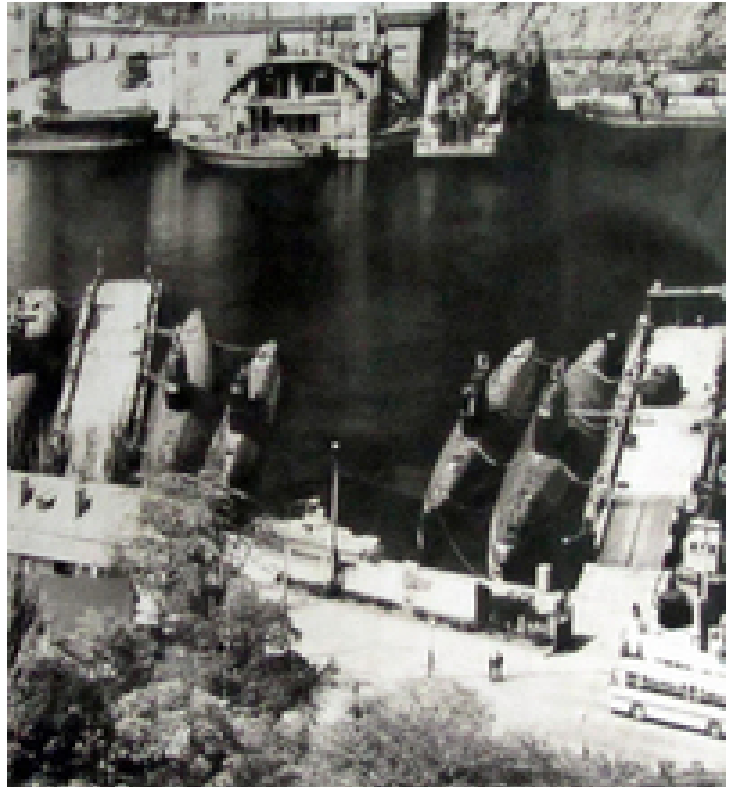

## Structure (Pier [Medium, 17.1-25m]) - 4x boats alongside

### Generic

Type: Structure (Open)

Commissioned: 0

Operator: Generic

Length: 20 m

Width: 360 m

Crew: 0

Sensors / EW: