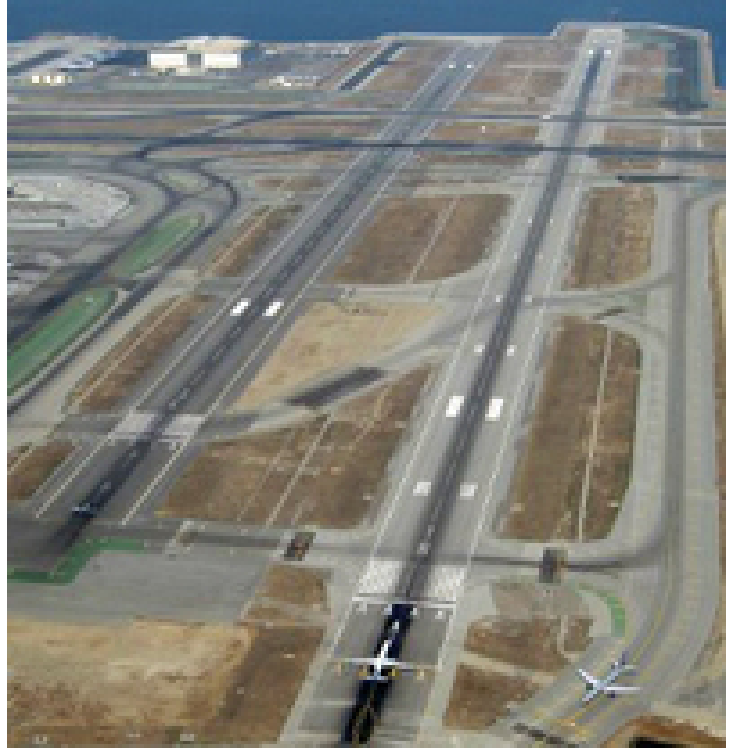

Single-Unit Airfield (2x 2001-2600m Runways) - Invisible, Very Large Aircraft

Generic

Type: Air Base

Commissioned: 0

Operator: Generic

Length: 2600 m

Width: 800 m

Crew: 0