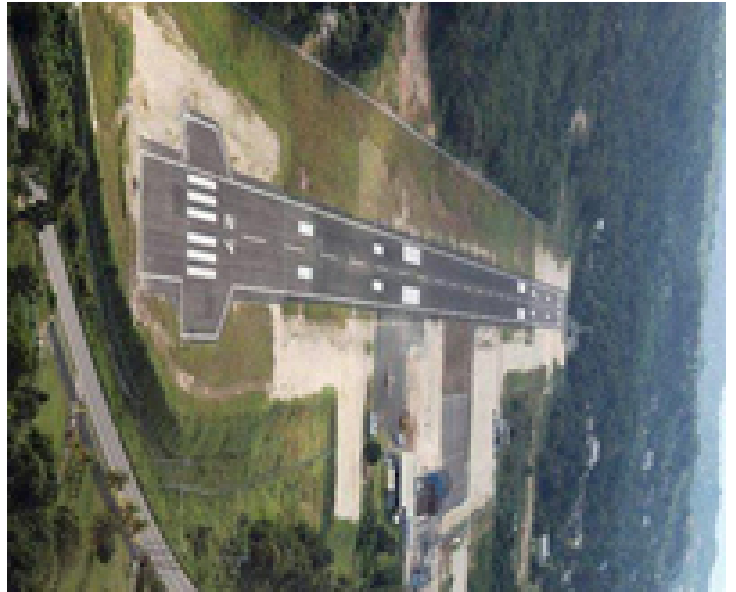

Single-Unit Airfield (1x 1401-2000m Runway) - Invisible, Very Large Aircraft

Generic

Type: Air Base

Commissioned: 0

Operator: Generic

Length: 2000 m

Width: 800 m

Crew: 0