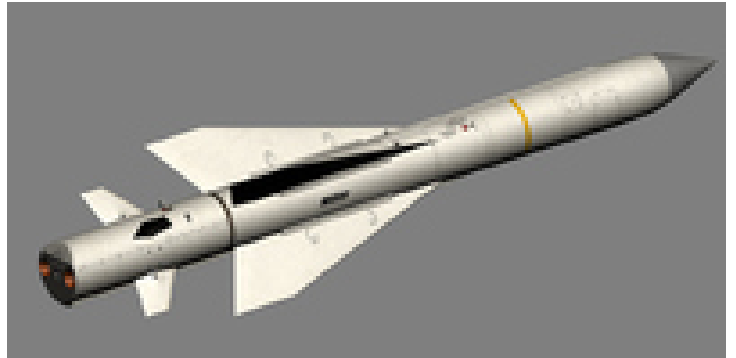

AS.34 Kormoran 1 (1978)

Guided Weapon

Type: Guided Weapon

Weight: 600.0 kg

Length: 4.4 m

Span: 1.0 m

Length: 4.4 m

Diameter: 0.34

Generation: None

Properties: Home On Jam (HOJ), Terrain Following, Search Pattern, Bearing-Only Launch (BOL), Weapon - INS Navigation, Terminal Maneuver - Pop-up, Level Cruise Flight
Targets: Surface Vessel

Weapons / Loadouts:

- AS.34 Kormoran 1 - (1978) Guided Weapon. Surface Max: 55.6 km.