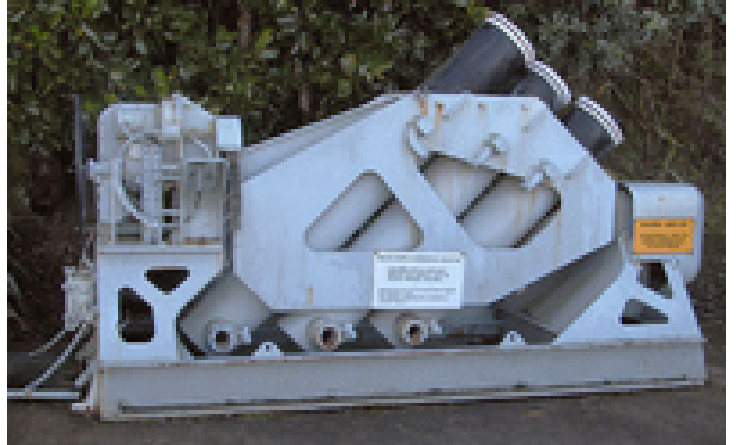

Mk4 Squid ASW Mortar Salvo [3 rnds] (Royal Navy)

Depth Charge

Type: Depth Charge

Weight: 177.0 kg

Length: 0.0 m

Span: 0.31 m

Length: 0.0 m

Diameter: 0.0

Generation: None

Targets: Submarine

Sensors / EW:

Weapons / Loadouts:

- Mk4 Squid ASW Mortar Salvo [3 rnds] - (Royal Navy) Depth Charge. Subsurface Max: 0.4 km.