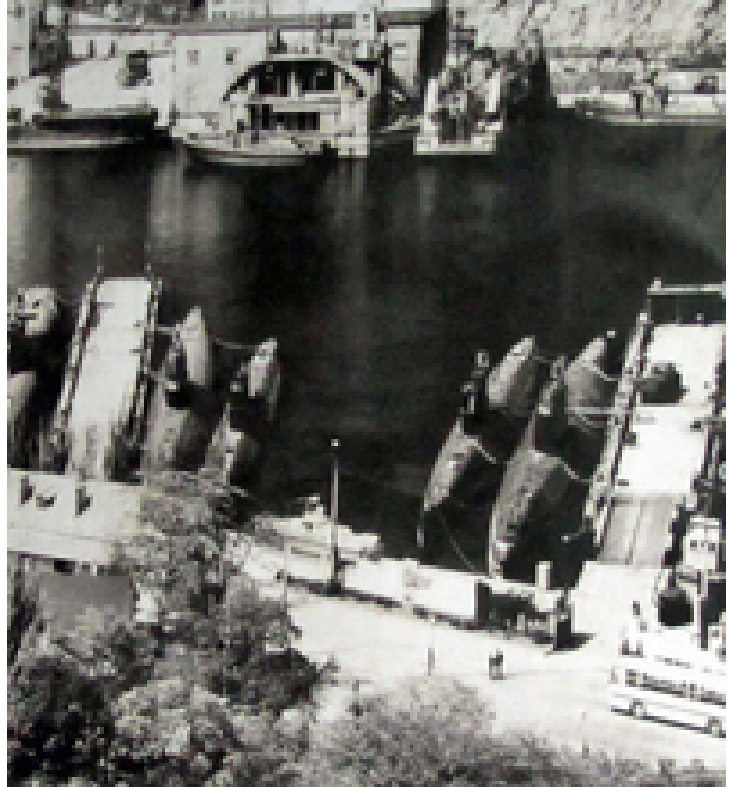

Structure (Pier [Medium, 17.1-25m]) - 4x boats alongside

Generic

Type: Structure (Open)

Commissioned: 0

Operator: Generic

Length: 20 m

Width: 360 m

Crew: 0