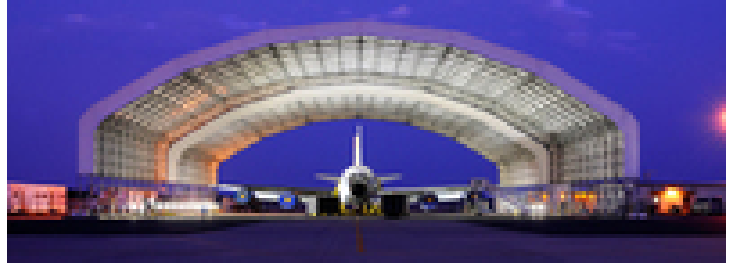

A/C Weather Shelter (1x Very Large Aircraft) -

Generic

Type: Building (Surface)

Commissioned: 0

Operator: Generic

Length: 70 m

Width: 70 m

Crew: 0