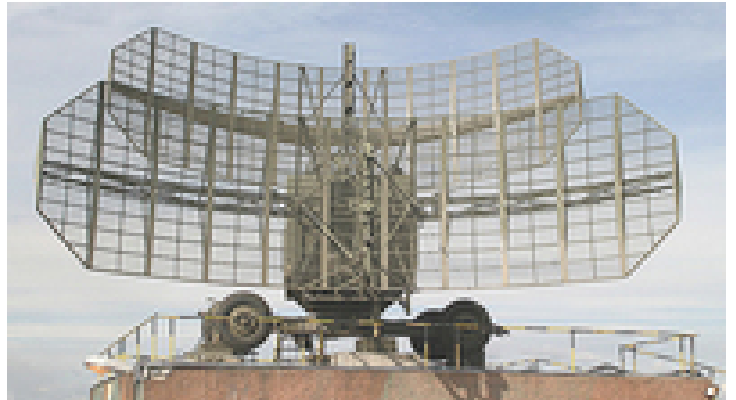

Radar (Bar Lock A [P-37]) - CGI

Germany [FRG/Reunified]

Type: Building (Surface)

Commissioned: 1990

Operator: Air Force

Length: 12 m

Width: 12 m

Crew: 0

Sensors / EW:

- Bar Lock A [P-35] - Radar, Radar, Air Search, 3D Long-Range, Max range: 463 km