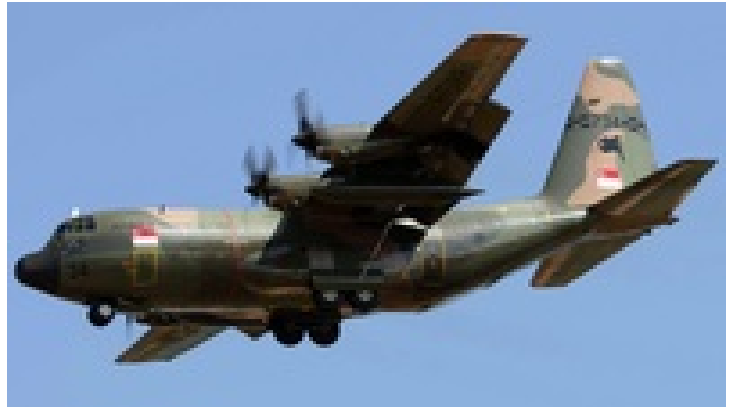

C-130H Hercules - 1981, 3x

Singapore

Type: Transport
Min Speed: 180 kt
Max Speed: 325 kt
Commissioned: 1981
Length: 29.3 m
Wingspan: 40.4 m
Height: 11.9 m
Crew: 5
Empty Weight: 34400 kg
Max Weight: 70300 kg
Max Payload: 19090 kg
Propulsion: 4x T56-A-15

Sensors / EW: - AN/APN-59 - Radar, Radar, Weather and Navigation, Max range: 74.1 km

Weapons / Loadouts:

- Cargo [No Drop, 10 tons] - Cargo.
- Cargo [Air Drop, 10 tons] - Cargo.
- Cargo [No Drop, 16 tons] - Cargo.
- Cargo [No Drop, 19 tons] - Cargo.
- Paratrooper - Paratroops.
- Trooper - Troops.